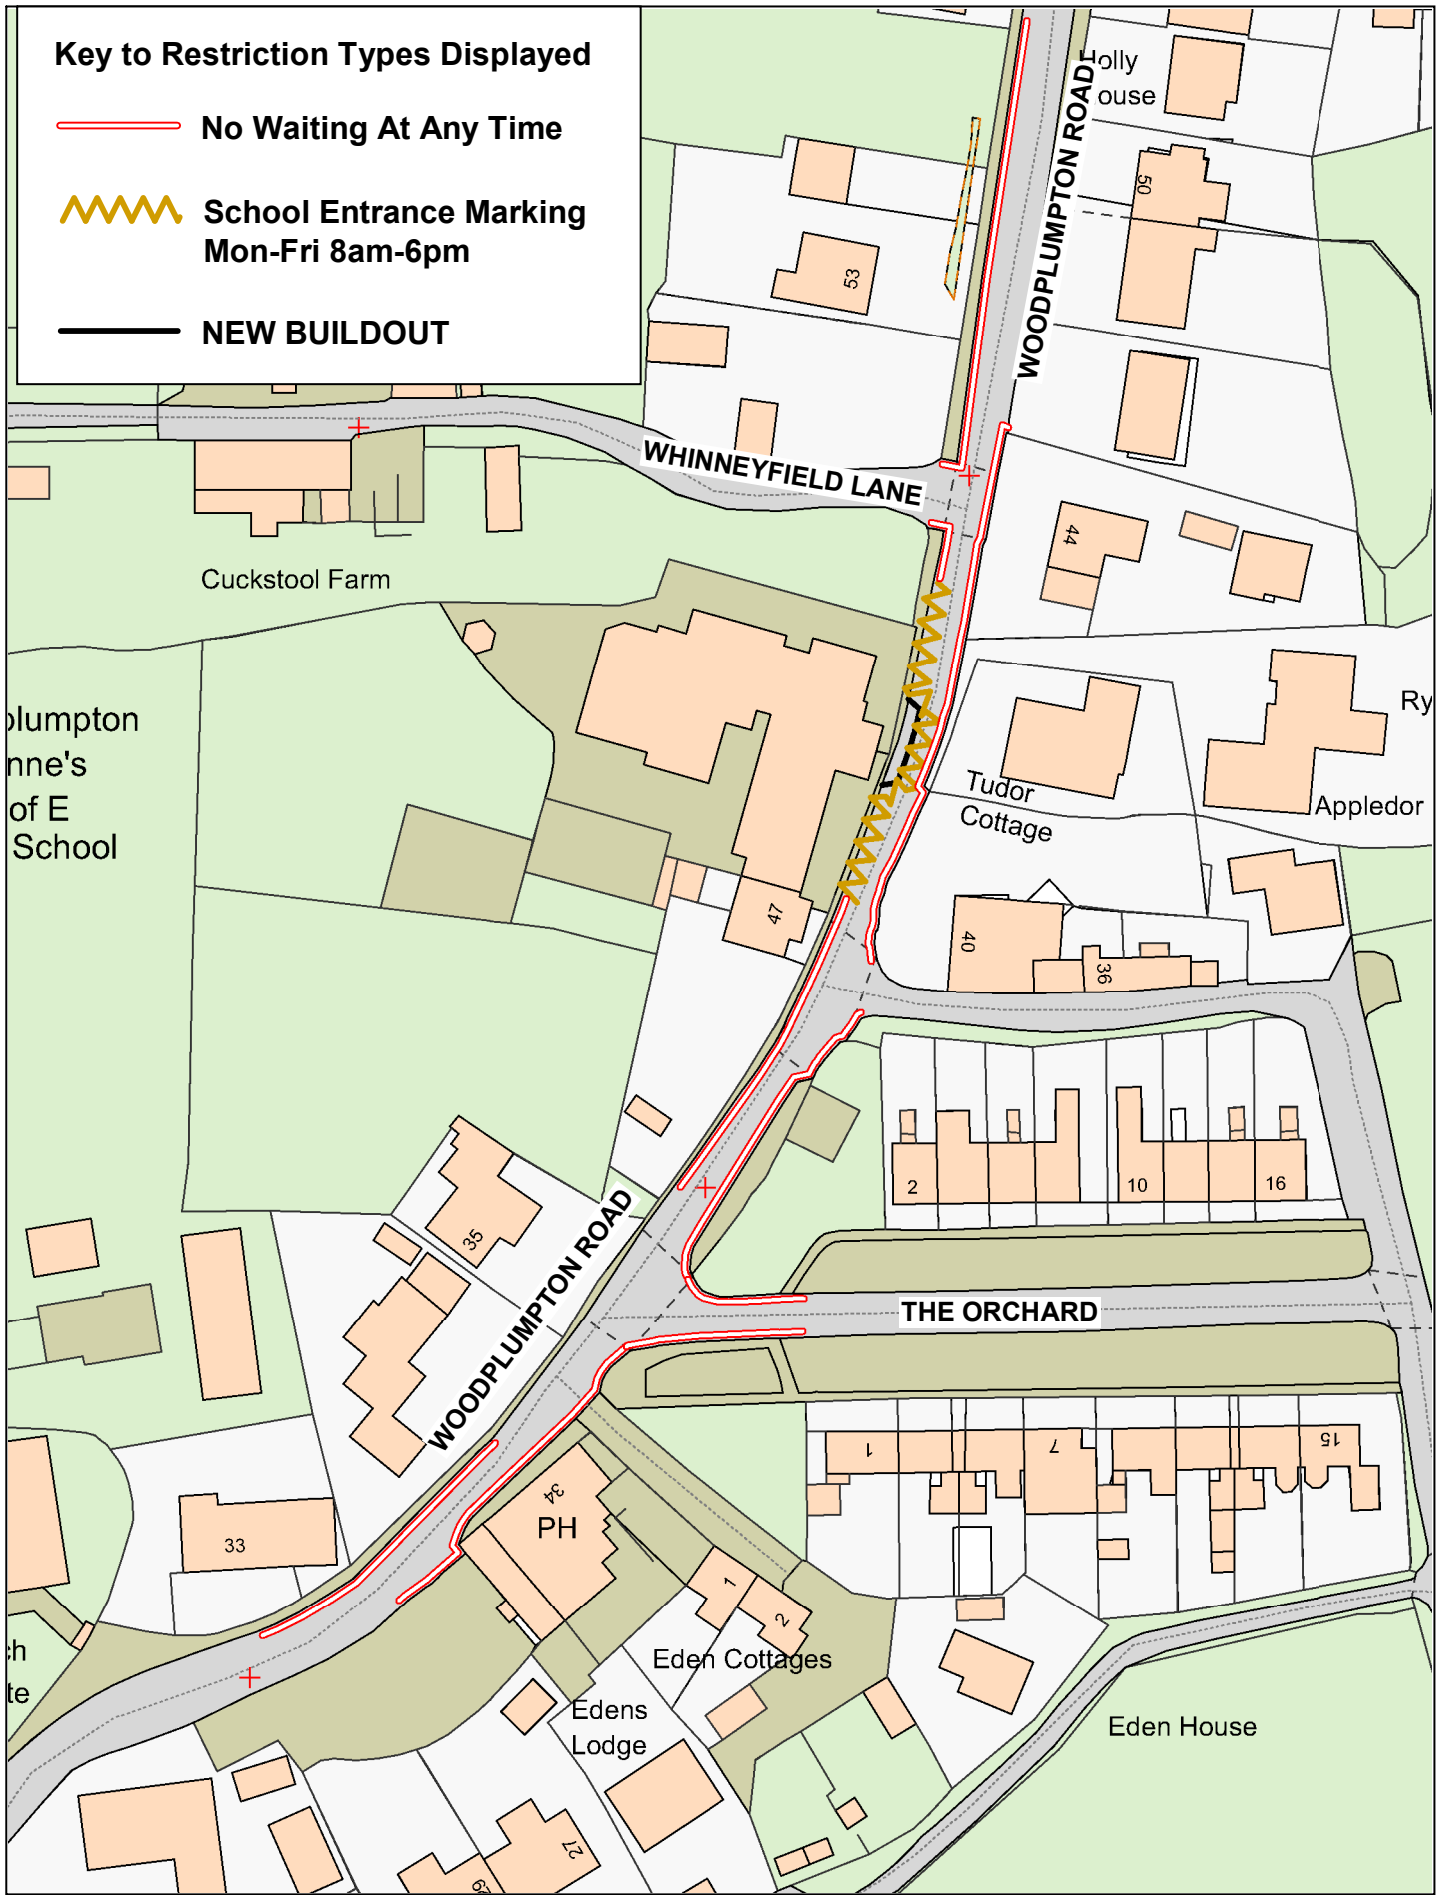

Key to Restriction Types Displayed

-  No Waiting At Any Time
-  School Entrance Marking
Mon-Fri 8am-6pm
-  NEW BUILDOUT

Lancashire
County Council

**Woodplumpton Road;
The Orchard,
Woodplumpton**

© Crown copyright. All rights reserved
Lancashire County Council
Licence No. 100019820 2022