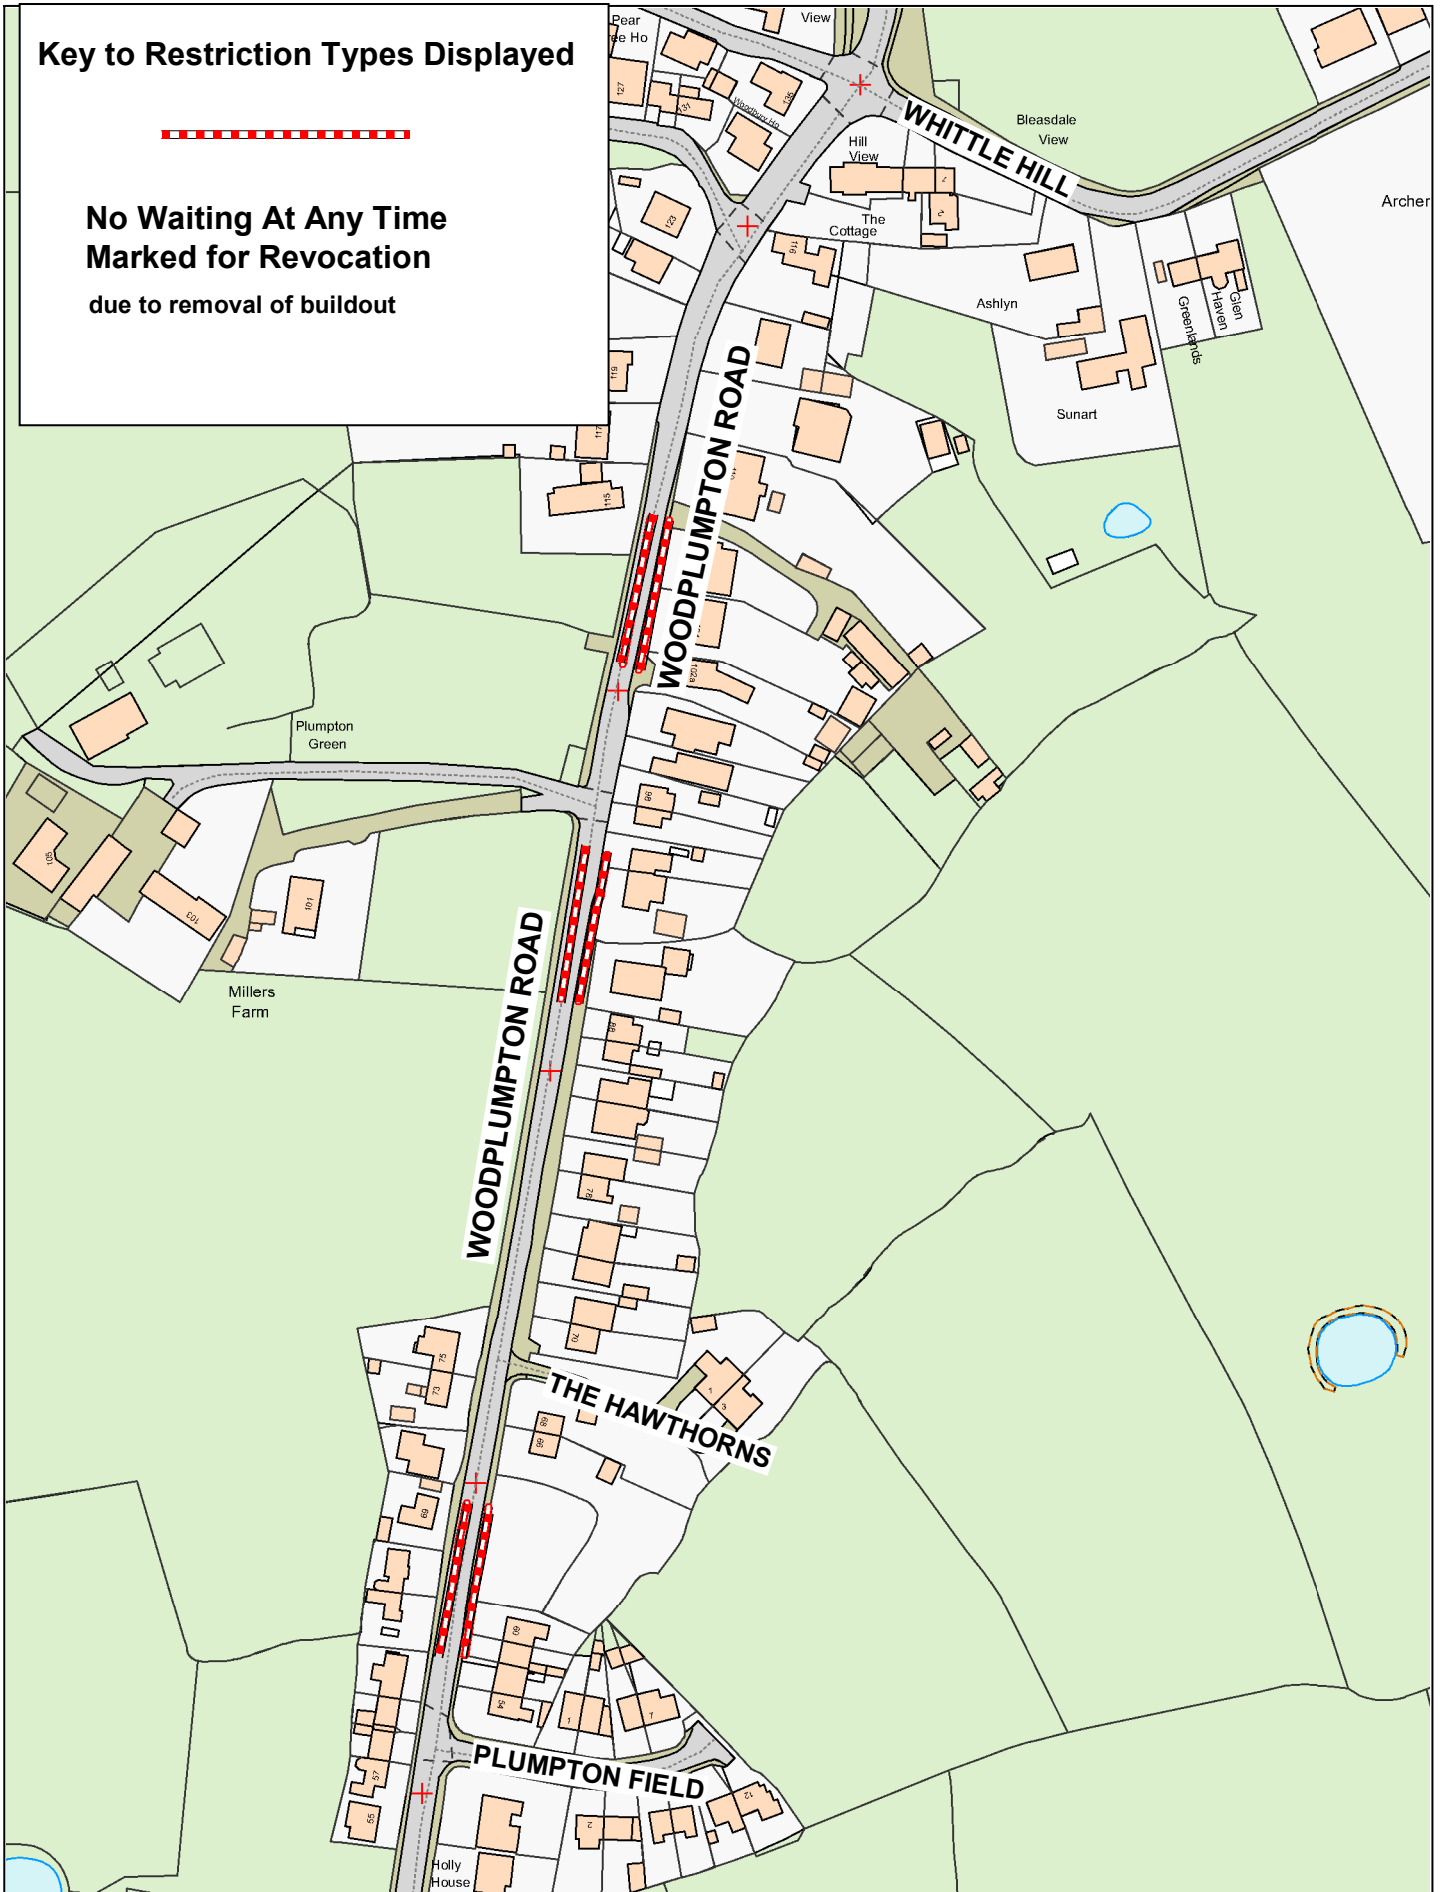

Key to Restriction Types Displayed

No Waiting At Any Time
Marked for Revocation
 due to removal of buildout

**Woodplumpton Road,
 Woodplumpton**

© Crown copyright. All rights reserved
 Lancashire County Council
 Licence No. 100019820 2022

Key to Restriction Types Displayed

-  No Waiting At Any Time
-  School Entrance Marking
Mon-Fri 8am-6pm
-  NEW BUILDOUT

Lancashire
County Council

**Woodplumpton Road;
The Orchard,
Woodplumpton**

© Crown copyright. All rights reserved
Lancashire County Council
Licence No. 100019820 2022

Key to Restriction Types Displayed

**No Waiting At Any Time
Marked for Revocation**

due to removal of buildout

**Woodplumpton Road,
Woodplumpton**

© Crown copyright. All rights reserved
Lancashire County Council
Licence No. 100019820 2022